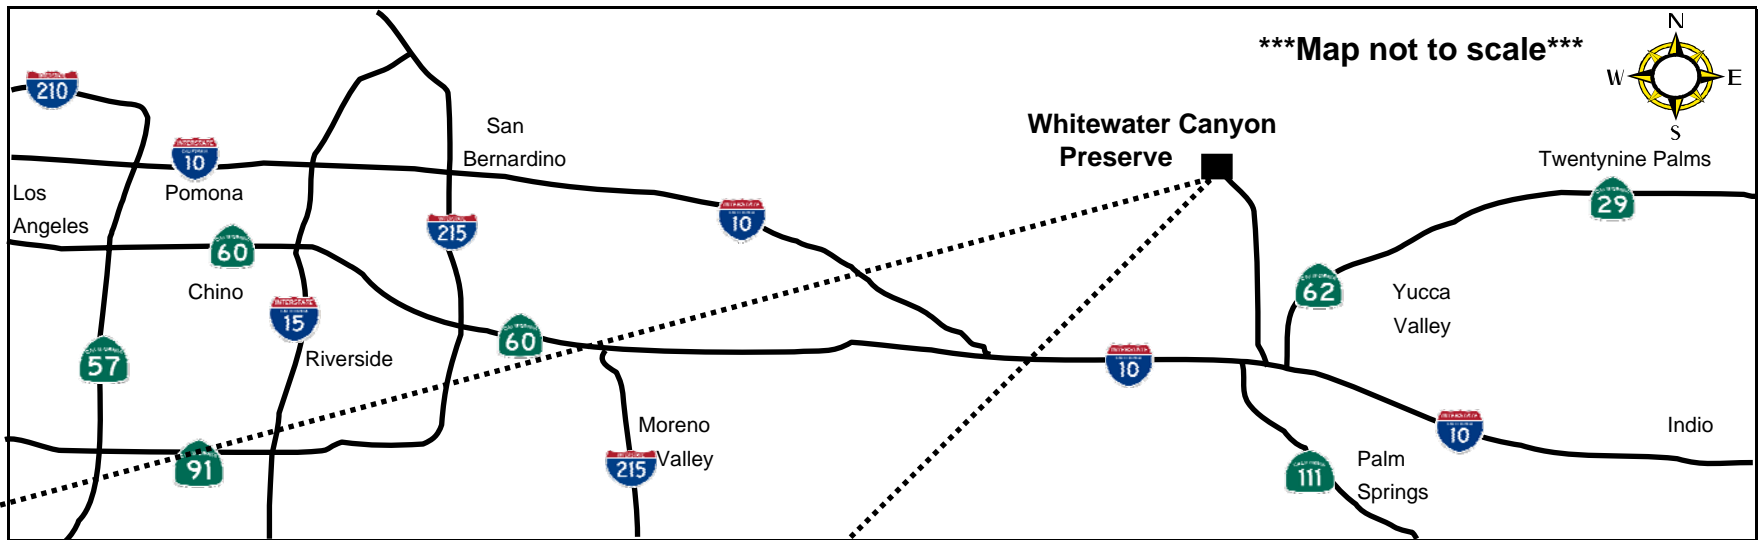

The Wildlands Conservancy

Whitewater Canyon Preserve

9160 Whitewater Canyon Road
Whitewater, CA 92282
(760) 325-7222

DIRECTIONS:

FROM Interstate 10:

Take Whitewater exit, turn north, then left on Whitewater Canyon Road. Travel five miles. The Preserve is located at the end of the road.