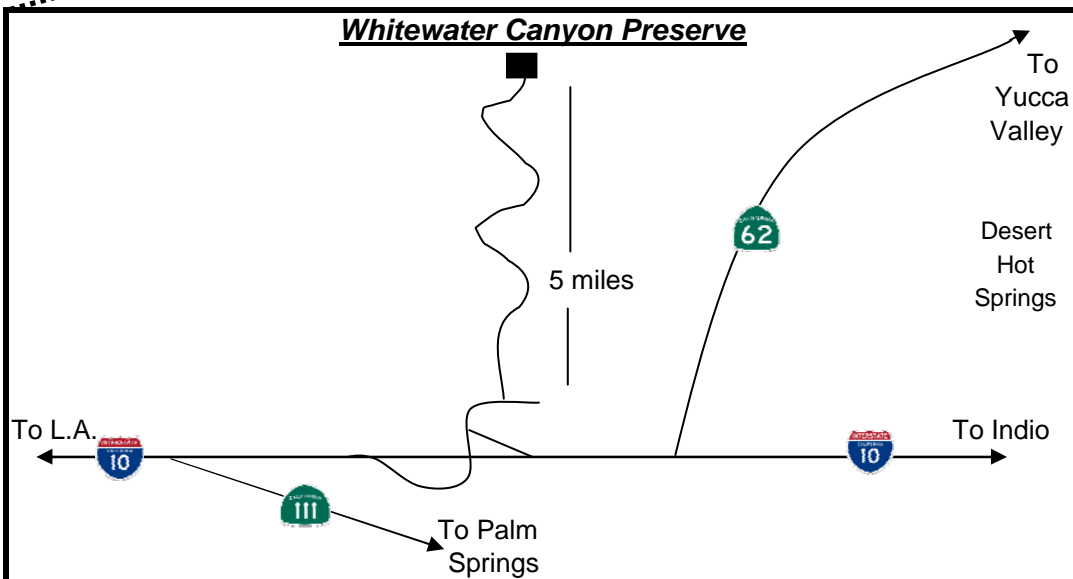

The Wildlands Conservancy

Whitewater Canyon Preserve

9160 Whitewater Canyon Road
Whitewater, CA 92282
(760) 325-7222

DIRECTIONS:

FROM Interstate 10:

Take Whitewater exit, turn north, then left on Whitewater Canyon Road. Travel five miles. The Preserve is located at the end of the road.